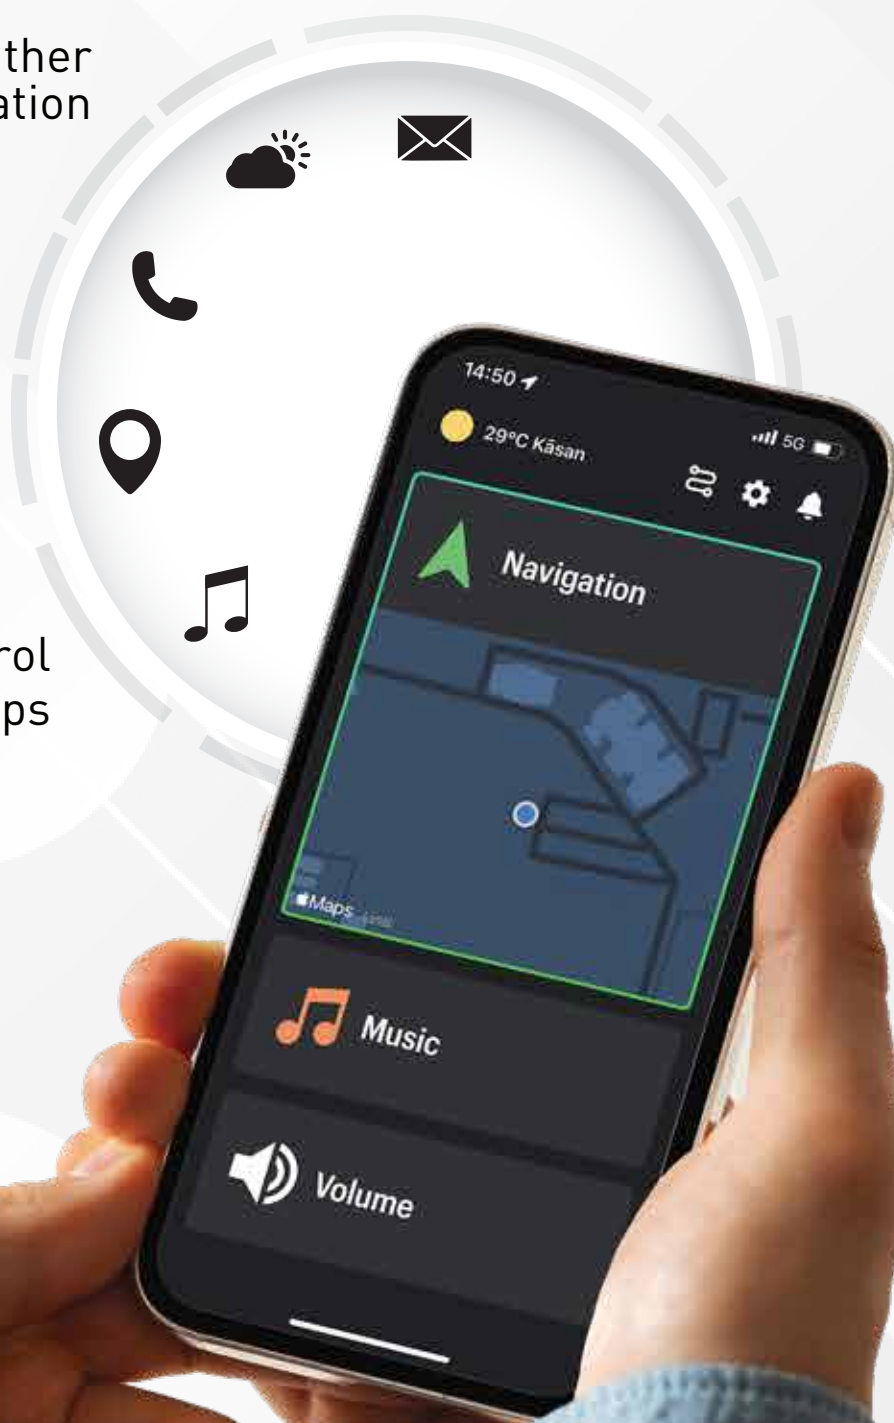

Smart UNLOCK

No need to fumble for your key- Honda Smart Key makes unlocking effortless.

Smart START

Start your Activa 125 or 110 without even taking the key out of your pocket.

TFT Screen Display

Get a fully-loaded meter featuring superb day and night-time visibility with its 10.67cm TFT display that provides multi-angle visibility, thus ensuring high image quality. Optimize your screen viewing experience with three adjustable brightness levels.

*The TFT Screen shown is of the Activa 125.

Honda RoadSync

The Honda RoadSync App connects your smartphone to your Activa via Bluetooth, enabling you to access essential functions such as navigation, calls, texts, and music without interrupting your ride.

Manage messages
via voice commands

Get real-time weather
updates for any location

Manage and make calls
directly from your Activa

Use turn-by-turn navigation
to reach anywhere

Enjoy music control
at your fingertips

Steps to Connect Honda RoadSync

Step 1: Download and Set Up

- Install the Honda RoadSync app from the app store.
- Grant the required permissions.

Step 2: Connect Your Device

- Provide access to the app.
- Choose your model & set up Bluetooth with handle switch.